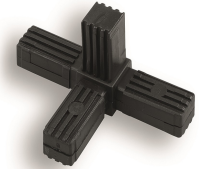

Plug-in connectors for square tubes, T-piece with outlet

VC1

Application: for square tubes
 Additional Info: for square tubes, T-pieces with outlet, half-shells suitable for arming with steel cores
 Material: polyamide
 Standard-Colour: black