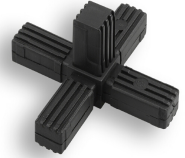

Plug-in connectors for square tubes, cross with outlet

VA1

Application: for square tubes
Additional Info: for square tubes, cross with outlet, half-shells suitable for arming with steel cores
Material: polyamide
Standard-Colour: black