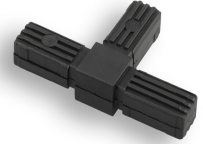

Plug-in connectors for square tubes, T-piece

VT1

Application: for square tubes
Additional Info: for square tubes, T-pieces, half-shells
suitable for arming with steel cores
Material: polyamide
Standard-Colour: black

Order No.	For tube	Pin length	Colour	PU*	MOQ**
K2D3V20K0001000	20 x 20 x 1,5	36	black	350	350
K2D3V25K0001000	25 x 25 x 1,5	51	black	150	150
K2D3V30K0001000	30 x 30 x 2,0	47	black	100	100

Please note that the product illustrations are exemplary images that could deviate from the ordered/delivered products.

All of the dimensions are in mm should nothing to the contrary be stated.

*PU = Packaging Unit, SW = Spanner opening, n.w. = not detachable, o. K. = excl. The head, o. B. = excl. The collar, m. R. = with the radius, MOQ = Minimum Order Quantity.

** MOQ: Parts with MOQ, set-up costs may apply.

We exclusively sell to the trade and industry. Please note our minimum order quantities and the minimum order value per delivery.

We would be pleased to send you an offer that is tailored to your needs should you require special colours, deviating dimensions, bioplastics, or larger order quantities.