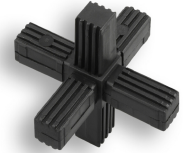

Plug-in connectors for square tubes, star

VS1

Application: for square tubes
Additional Info: for square tubes, stars, half-shells
suitable for arming with steel cores
Material: polyamide
Standard-Colour: black