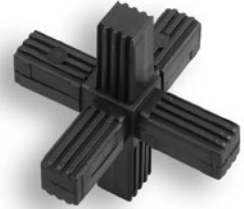

Plug-in connectors for square tubes, star

VS1

Application	for square tubes
Additional Info	for square tubes, stars, half-shells suitable for arming with steel cores
Material	polyamide

Order No.	For tube	Pin length	Color	packing unit	MOQ
K3D6V20K0001000	20 x 20 x 1,5	36	black	200	100
K3D6V25K0001000	25 x 25 x 1,5	54	black	50	100
K3D6V30K0001000	30 x 30 x 2,0	47	black	50	100