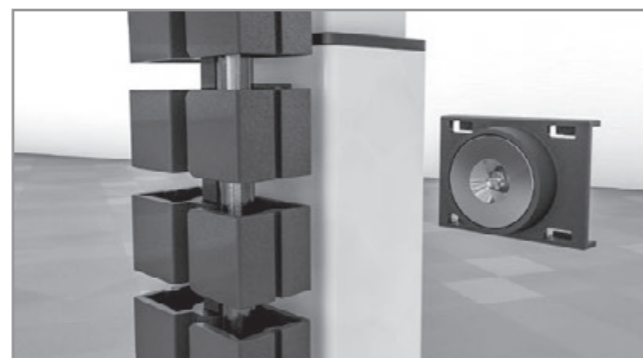

Magnethalter
Magnet holder