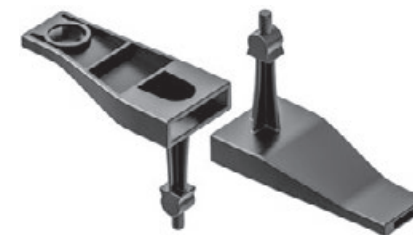

Adapter für Kabelführung KUBA Boden an KUBA 1 und 2 – Verbindung walzenförmig

Adapter for cable guide KUBA floor to KUBA 1 and 2 – connection roller-shaped

Material | Material
PP

Abmessungen außen in mm | Dimensions outside in mm
65 x 31 x 53

Artikelnummer | Item number
099930120001001
099930121928001
099930122815001

Farbe | Colour
Schwarz | Black
Silber | Silver
Weiß | White

Farbton ähnlich | Colour similar
RAL 9005
RAL 9006
RAL 9010

Lieferumfang | Scope of delivery
1 Adapter | 1 adapter