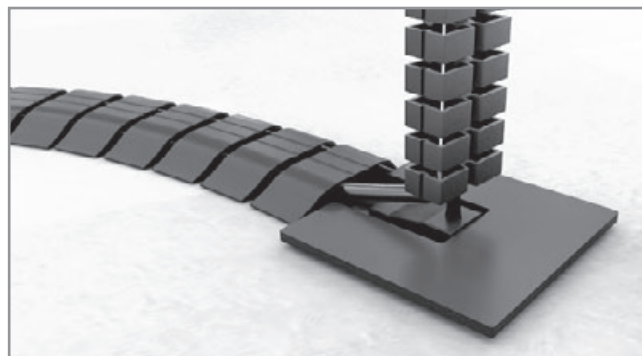

Fußplatte
Base plate