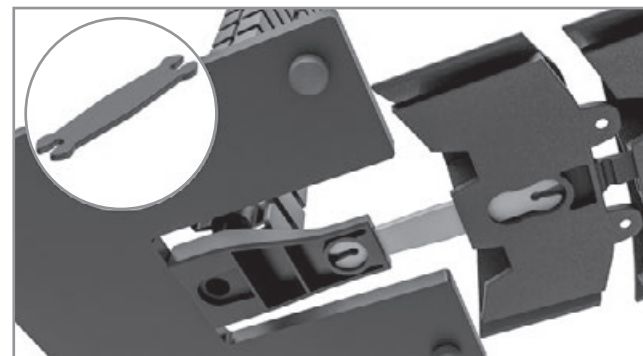

Adapter Fußplatte
Adapter base plate