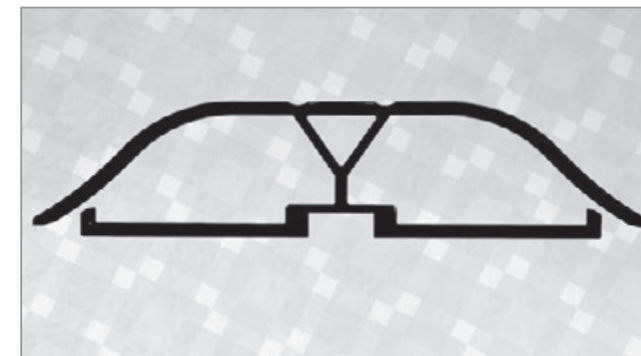

Querschnitt
Profile