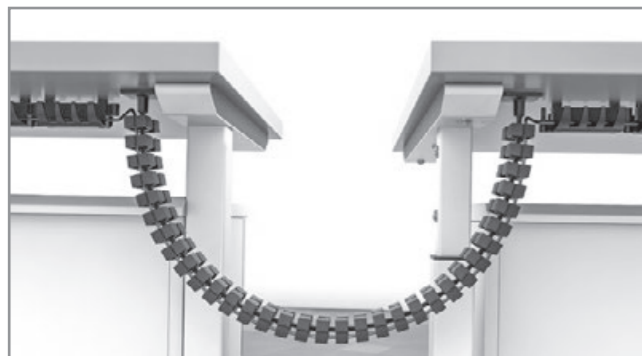

Die Kabelkette ist in „2D“ konstruiert, das heißt, dass sie sich vorrangig über die breite Seite des Profils abrollt. So ist eine optimale Anbringung vor allem an rechteckigen Teleskop-Tischbeinen gewährleistet.

The optional integrated magnetic holder enables it to be mounted directly on round or square desk legs. The cables are inserted into both cable compartments from the front, which makes adding and removing cables in existing cable guides easier. The KUBA Slim Line comes as a set and includes the desk mount and base plate as standard equipment. The cable chain can consist of 40 or 66 chain links and a useable total length of approx. 760 mm or 1.260 mm.

The cable chain is “2D”, which means that it unrolls along the wide side of the chain link profile. This ensures optimal installation, especially on rectangular telescopic desk legs.

All groups of items listed in the following can be combined with each other. Take a look at our adapters and couplings as well. We would be happy to receive your individual requirements in terms of the lengths of the cable chains. You can order our Slim Line in the colors black, silver and white.

Other special configurations according to your specifications are also possible. Just contact us! We would be happy to provide you with advice.

Tischanbindung
Table connection

Fußplatte
Base plate

Tisch-zu-Tisch-Anbindung
Table-to-table connection