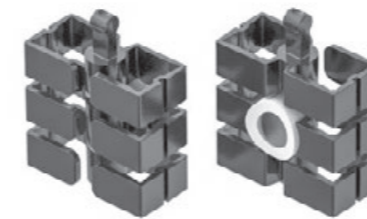

Magnethalter KUBA Slim Line rund – Verbindung walzenförmig

Magnetholder KUBA Slim Line round – connection roller-shaped

Material | Material
PP

Abmessungen außen in mm | Dimensions outside in mm
56 x 28,5 x 36

Artikelnummer | Item number	Farbe | Colour
099990030001SET	Schwarz | Black
099990031928SET	Silber | Silver
099990032815SET	Weiß | White

Farbton ähnlich | Colour similar
RAL 9005
RAL 9006
RAL 9010

Lieferumfang | Scope of delivery
3 Kettenglieder und 1 Magnet | 3 chain links and 1 magnet

TISCHANBINDUNGEN TABLE CONNECTIONS

Tischanbindung KUBA Standard – Verbindung walzenförmig

Table connection KUBA standard – connection roller-shaped