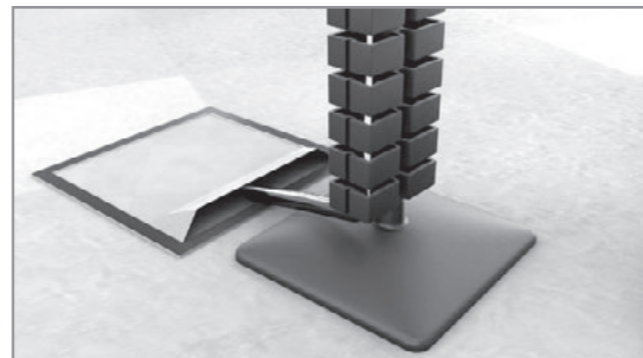

Fußplatte
Base plate